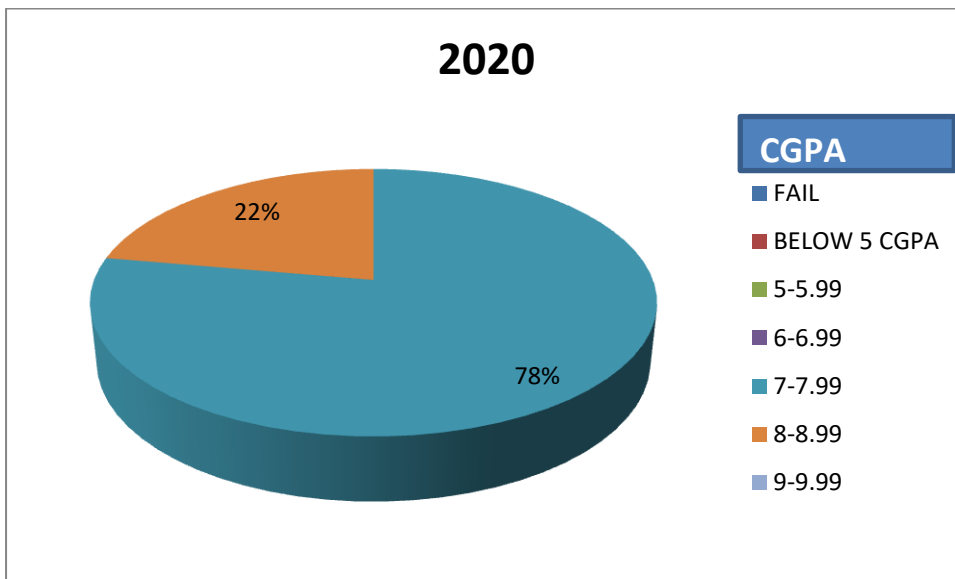

DEPARTMENT OF MATHEMATICS
CHANDRAKONA VIDYASAGAR MAHAVIDYALAYA
RESULT ANALYSIS 2017-2019(UNDER 3-TIRE SYSTEM)

RESULT ANALYSIS 2020-2021 (UNDER CBCS SYSTEM)

LINE Chart(2020-2021)

	2020	2021
◆ FAIL	0%	0%
■ BELOW 5	0%	0%
▲ 5-5.99	0%	0%
✕ 6-6.99	0%	50%
✱ 7-7.99	78%	25%
● 8-8.99	22%	25%
+ 9-9.99	0%	0%