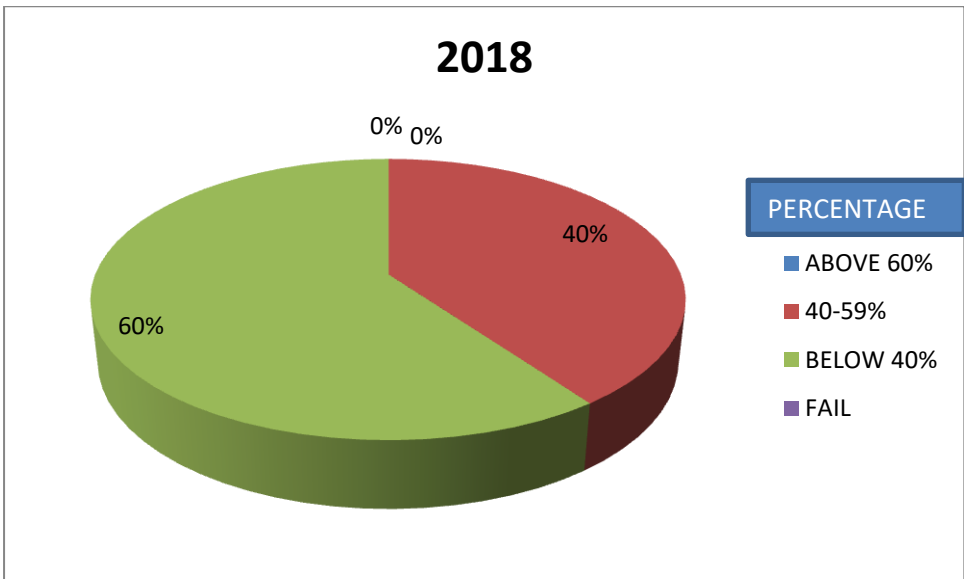

DEPARTMENT OF MATHEMATICS
CHANDRAKONA VIDYASAGAR MAHAVIDYALAYA
RESULT ANALYSIS 2017-2019(UNDER 3-TIRE SYSTEM)

RESULT ANALYSIS 2020-2021 (UNDER CBCS SYSTEM)

LINE Chart(2020-2021)

	2020	2021
◆ FAIL	0%	0%
■ BELOW 5	0%	0%
▲ 5-5.99	0%	0%
✕ 6-6.99	0%	50%
✱ 7-7.99	78%	25%
● 8-8.99	22%	25%
+ 9-9.99	0%	0%