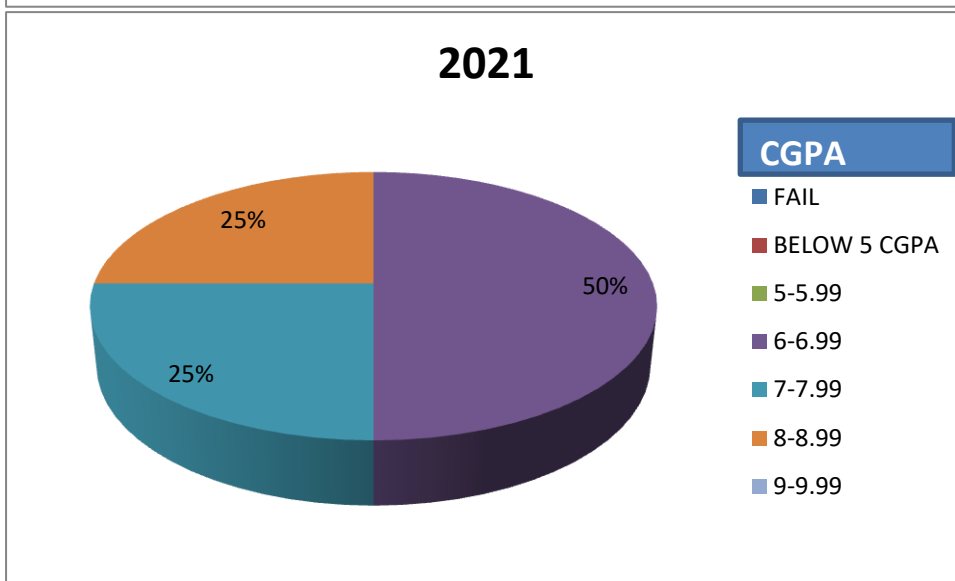

DEPARTMENT OF MATHEMATICS
CHANDRAKONA VIDYASAGAR MAHAVIDYALAYA
RESULT ANALYSIS 2017-2019(UNDER 3-TIRE SYSTEM)

RESULT ANALYSIS 2020-2021 (UNDER CBCS SYSTEM)

LINE Chart(2020-2021)

	2020	2021
◆ FAIL	0%	0%
■ BELOW 5	0%	0%
▲ 5-5.99	0%	0%
✕ 6-6.99	0%	50%
✱ 7-7.99	78%	25%
● 8-8.99	22%	25%
+ 9-9.99	0%	0%