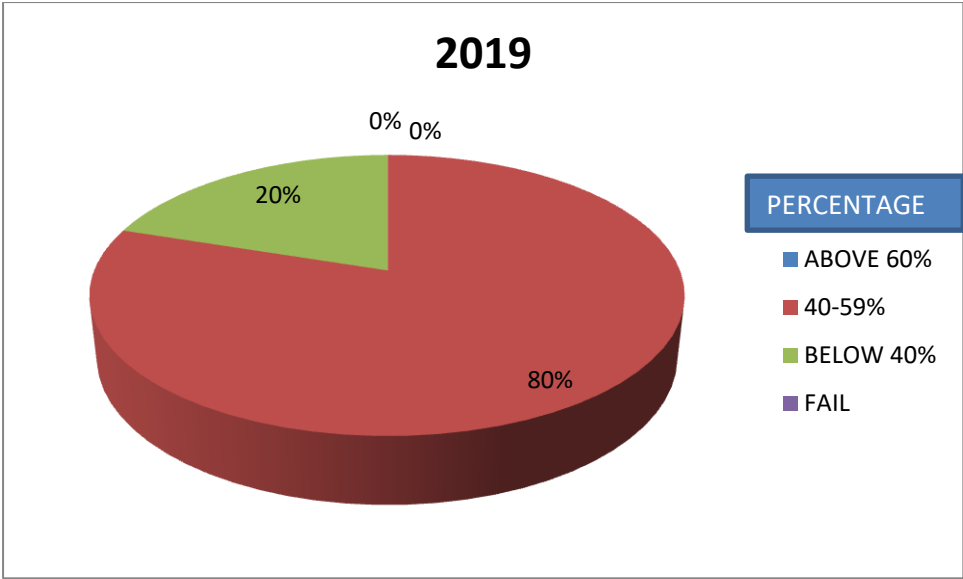

DEPARTMENT OF MATHEMATICS
CHANDRAKONA VIDYASAGAR MAHAVIDYALAYA
RESULT ANALYSIS 2017-2019(UNDER 3-TIRE SYSTEM)

RESULT ANALYSIS 2020-2021 (UNDER CBCS SYSTEM)

LINE Chart(2020-2021)

	2020	2021
◆ FAIL	0%	0%
■ BELOW 5	0%	0%
▲ 5-5.99	0%	0%
✕ 6-6.99	0%	50%
✱ 7-7.99	78%	25%
● 8-8.99	22%	25%
+ 9-9.99	0%	0%