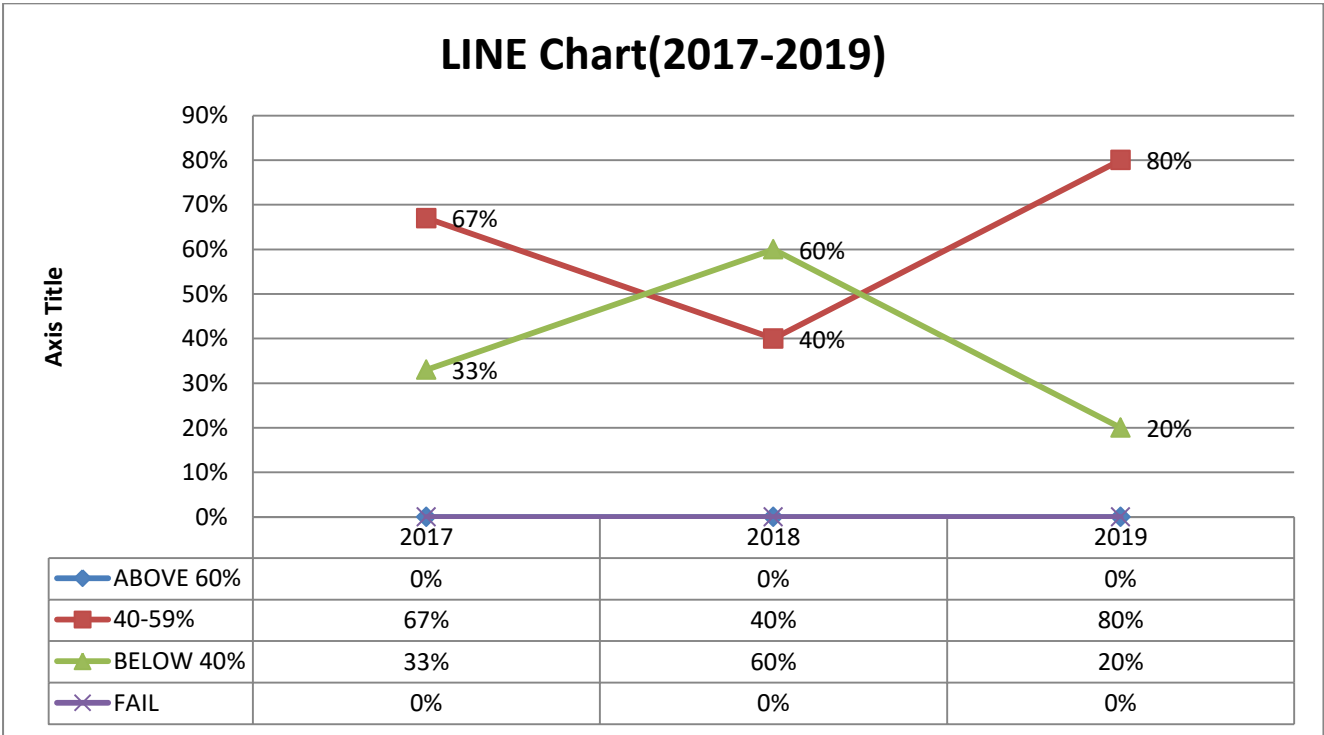

DEPARTMENT OF MATHEMATICS
CHANDRAKONA VIDYASAGAR MAHAVIDYALAYA
RESULT ANALYSIS 2017-2019(UNDER 3-TIRE SYSTEM)

RESULT ANALYSIS 2020-2021 (UNDER CBCS SYSTEM)

LINE Chart(2020-2021)

	2020	2021
◆ FAIL	0%	0%
■ BELOW 5	0%	0%
▲ 5-5.99	0%	0%
✕ 6-6.99	0%	50%
✱ 7-7.99	78%	25%
● 8-8.99	22%	25%
+ 9-9.99	0%	0%