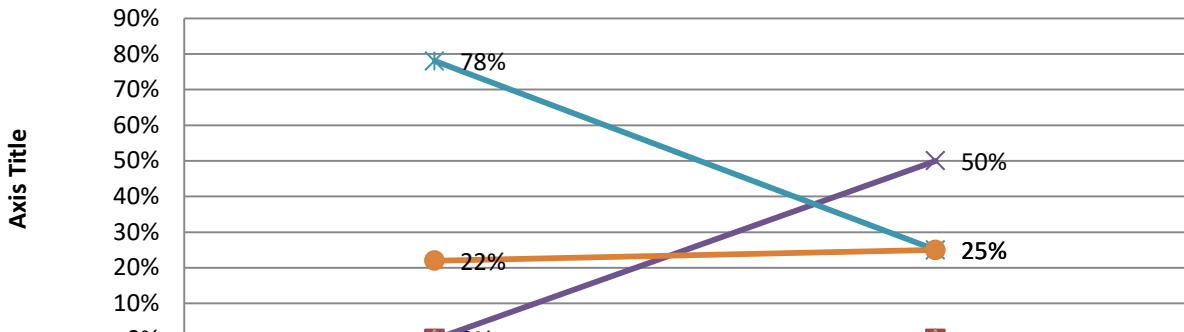

DEPARTMENT OF MATHEMATICS
CHANDRAKONA VIDYASAGAR MAHAVIDYALAYA
RESULT ANALYSIS 2017-2019(UNDER 3-TIRE SYSTEM)

RESULT ANALYSIS 2020-2021 (UNDER CBCS SYSTEM)

LINE Chart(2020-2021)

	2020	2021
◆ FAIL	0%	0%
■ BELOW 5	0%	0%
▲ 5-5.99	0%	0%
✕ 6-6.99	0%	50%
✱ 7-7.99	78%	25%
● 8-8.99	22%	25%
+ 9-9.99	0%	0%