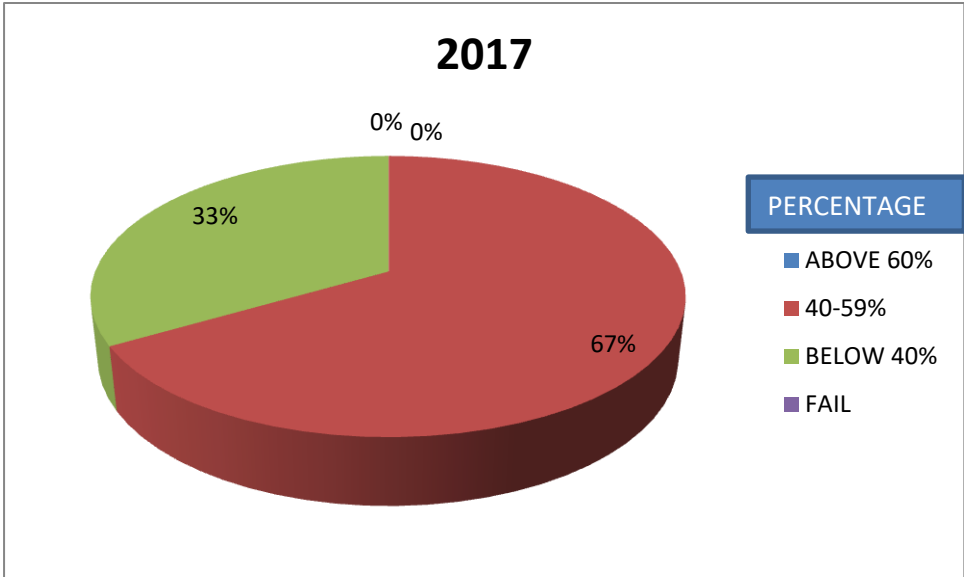

DEPARTMENT OF MATHEMATICS
CHANDRAKONA VIDYASAGAR MAHAVIDYALAYA
RESULT ANALYSIS 2017-2019(UNDER 3-TIRE SYSTEM)

RESULT ANALYSIS 2020-2021 (UNDER CBCS SYSTEM)

LINE Chart(2020-2021)

	2020	2021
◆ FAIL	0%	0%
■ BELOW 5	0%	0%
▲ 5-5.99	0%	0%
✕ 6-6.99	0%	50%
✱ 7-7.99	78%	25%
● 8-8.99	22%	25%
+ 9-9.99	0%	0%