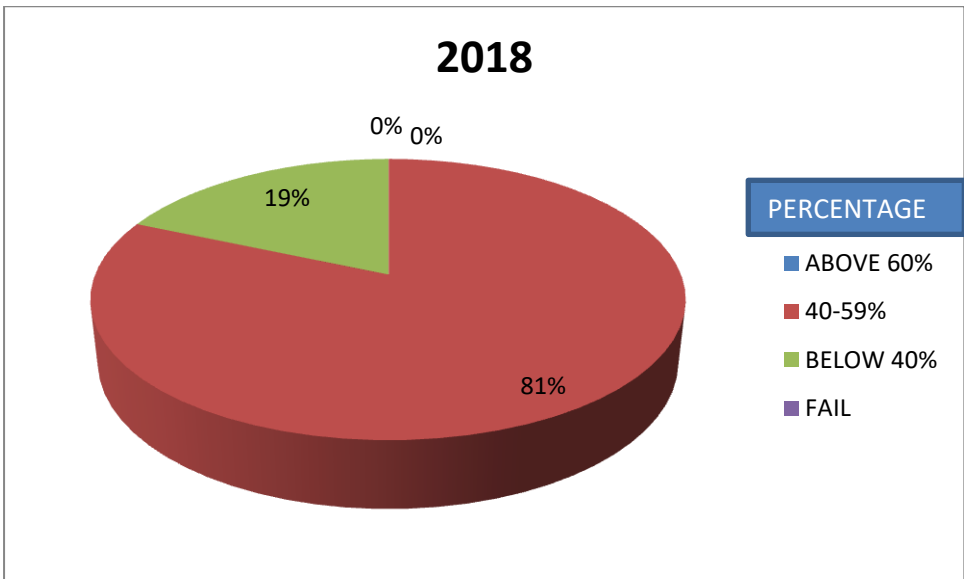

DEPARTMENT OF GEOGRAPHY
CHANDRAKONA VIDYASAGAR MAHAVIDYALAYA
RESULT ANALYSIS 2017-2019(UNDER 3-TIRE SYSTEM)

RESULT ANALYSIS 2020-2021 (UNDER CBCS SYSTEM)

LINE Chart(2020-2021)