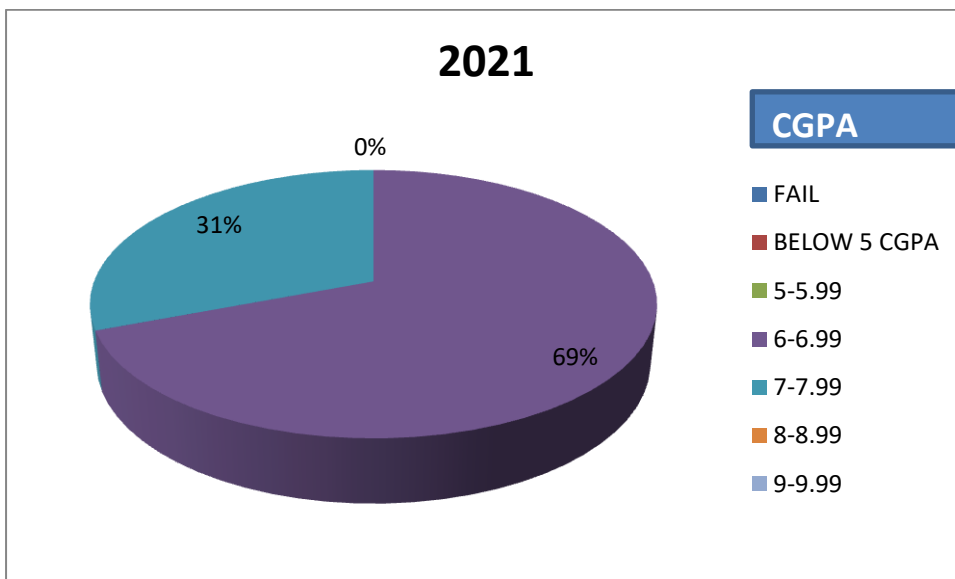

DEPARTMENT OF GEOGRAPHY
CHANDRAKONA VIDYASAGAR MAHAVIDYALAYA
RESULT ANALYSIS 2017-2019(UNDER 3-TIRE SYSTEM)

RESULT ANALYSIS 2020-2021 (UNDER CBCS SYSTEM)

LINE Chart(2020-2021)