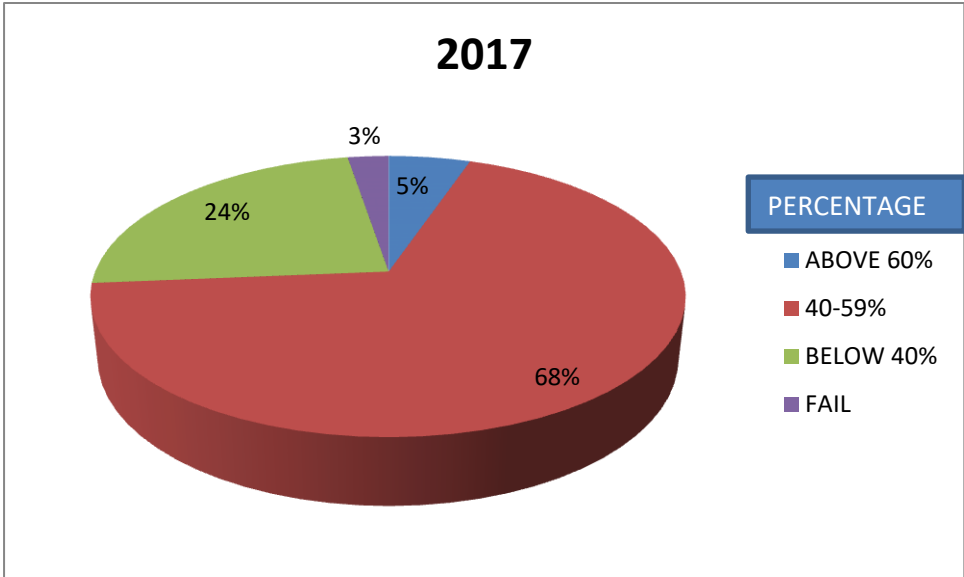

DEPARTMENT OF GEOGRAPHY
CHANDRAKONA VIDYASAGAR MAHAVIDYALAYA
RESULT ANALYSIS 2017-2019(UNDER 3-TIRE SYSTEM)

RESULT ANALYSIS 2020-2021 (UNDER CBCS SYSTEM)

LINE Chart(2020-2021)