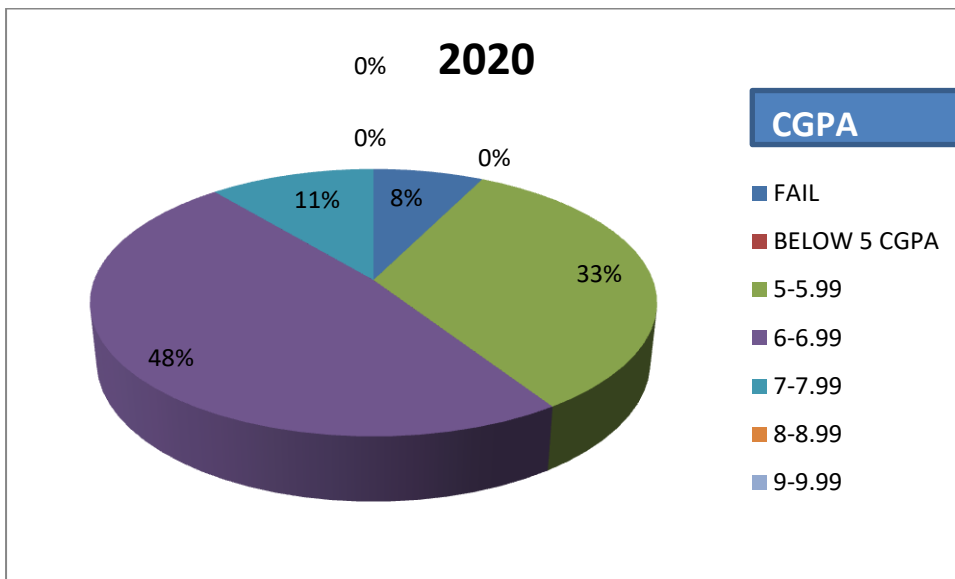

DEPARTMENT OF GEOGRAPHY
CHANDRAKONA VIDYASAGAR MAHAVIDYALAYA
RESULT ANALYSIS 2017-2019(UNDER 3-TIRE SYSTEM)

RESULT ANALYSIS 2020-2021 (UNDER CBCS SYSTEM)

LINE Chart(2020-2021)