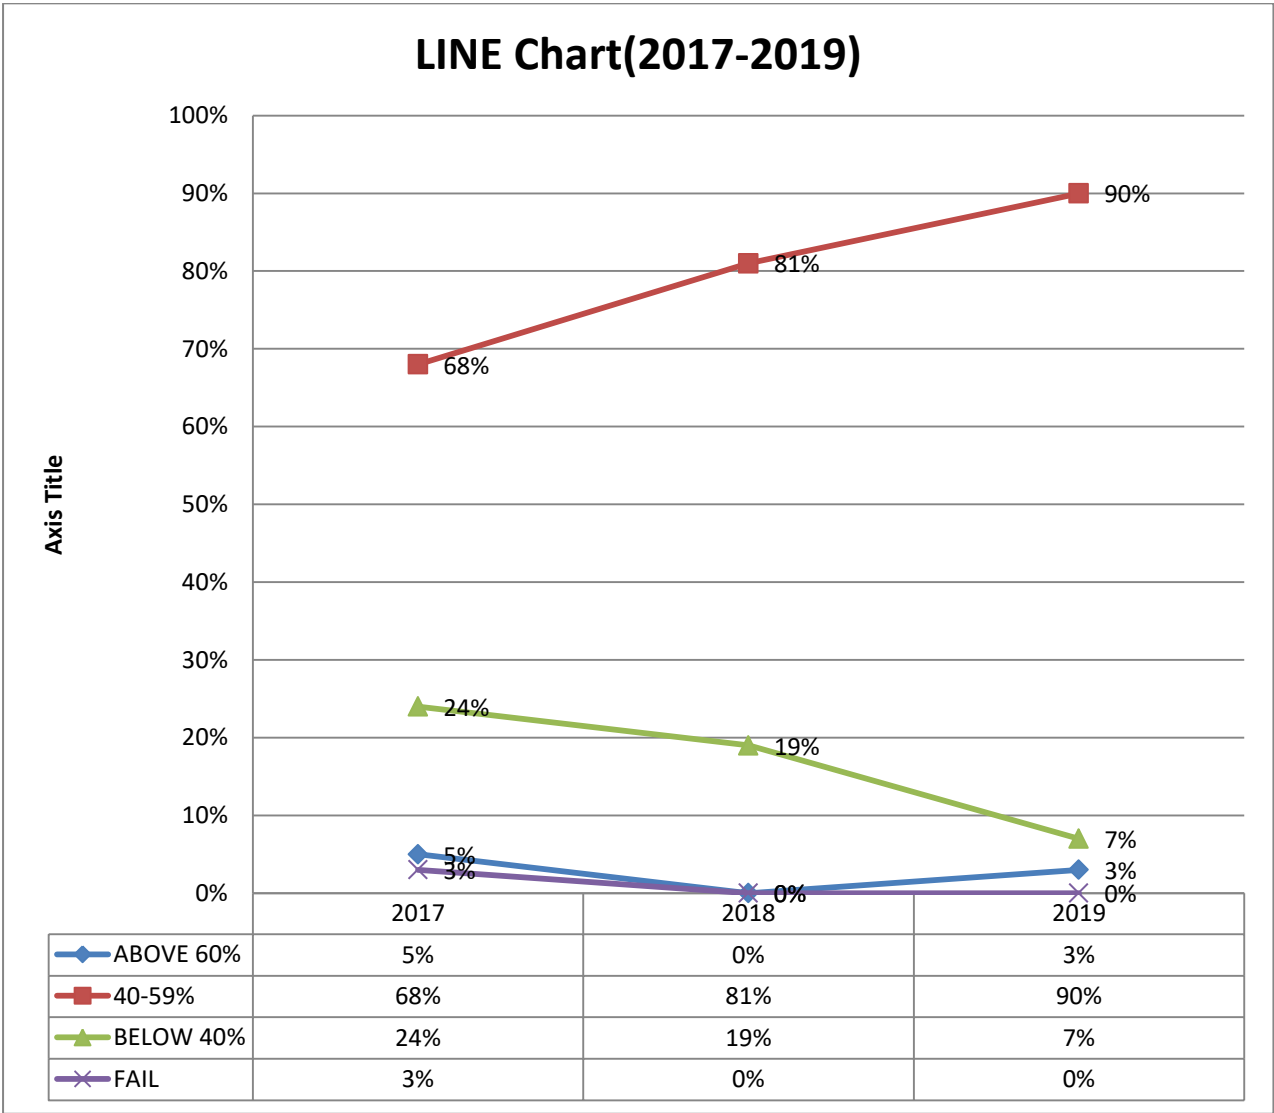

DEPARTMENT OF GEOGRAPHY
CHANDRAKONA VIDYASAGAR MAHAVIDYALAYA
RESULT ANALYSIS 2017-2019(UNDER 3-TIRE SYSTEM)

RESULT ANALYSIS 2020-2021 (UNDER CBCS SYSTEM)

LINE Chart(2020-2021)